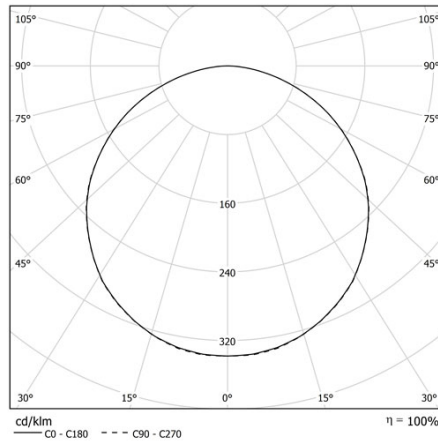

BEN Medium IP54

Frosted Acryl-Satiné impact resistant with perimeter silk-screen printing.

CODE		FLUX	SIZE	CERTIFICATIONS
10PG25K354	25W 3000K	3252lm	Ø 397mm	   

Optics

PG diffuser, frosted Acryl-Satiné and impact resistant with perimeter silk-screen printing, UGR<22.