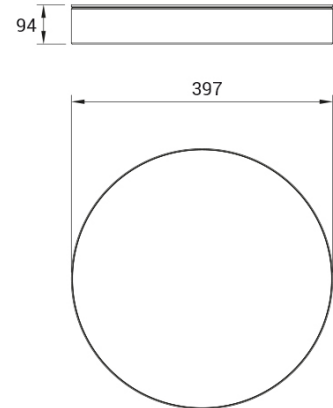

BEN Medium IP54

Frosted Acryl-Satiné impact resistant with perimeter silk-screen printing.

CODE		FLUX	SIZE	CERTIFICATIONS
10PG25K354	25W 3000K	3252lm	Ø 397mm	   

Optics

PG diffuser, frosted Acryl-Satiné and impact resistant with perimeter silk-screen printing, UGR<22.